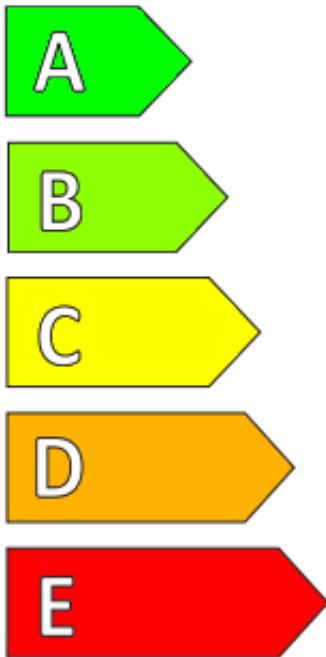

ENERG ⚡

BF-Goodrich

741932

155/65R14 75 T

C1

D

B

2020/740